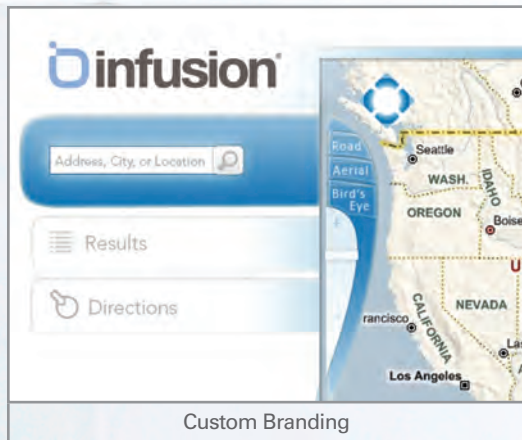

# Where are you? **BING!**

Infusion's Bing Map Locators make sure your customers always know.

Custom Branding

Tailored Pop-ups

Accordion Style

Infusion LIS (Location Intelligence Services) delivers custom-branded LIS Locators: websites that help drive traffic and increase revenues by guiding customers to your locations.

Built leveraging Bing Maps V7, LIS Locators allow your customers to identify locations, obtain directions, discover services, and incorporate your business into their trips at the push of a button.

*Infusion's LIS Locators deliver the branded and intuitive information that your customers need to reach you.*

### Custom Branding

Infusion's LIS Locators are customized to match your current website with the prominent top-left placement of your company logo, branding for the header and footer outside the core map, a color scheme that compliments your current webpage, and your own unique pushpin icon.