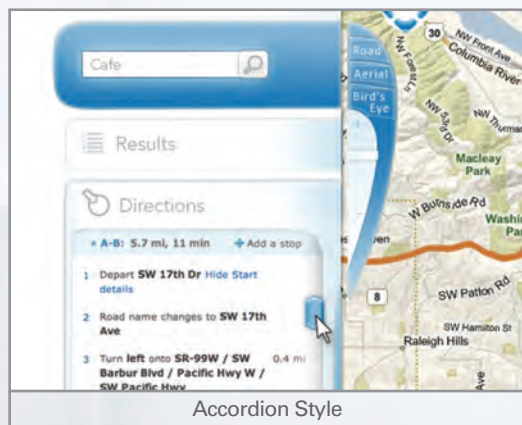

# Where are you? **BING!**

Infusion's Bing Map Locators make sure your customers always know.

Custom Branding

Tailored Pop-ups

Accordion Style

Infusion LIS (Location Intelligence Services) delivers custom-branded LIS Locators: websites that help drive traffic and increase revenues by guiding customers to your locations.

Built leveraging Bing Maps V7, LIS Locators allow your customers to identify locations, obtain directions, discover services, and incorporate your business into their trips at the push of a button.

*Infusion's LIS Locators deliver the branded and intuitive information that your customers need to reach you.*

RouteTracking