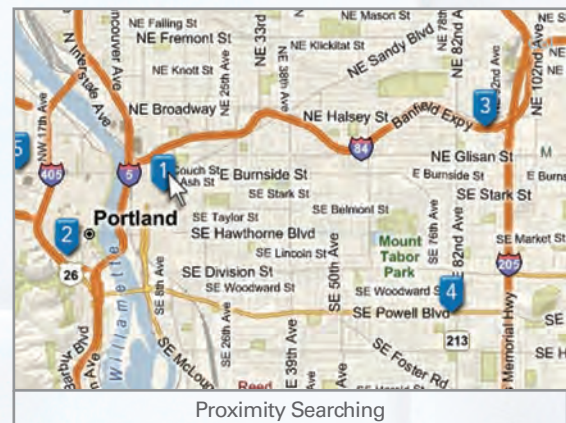

Proximity Searching