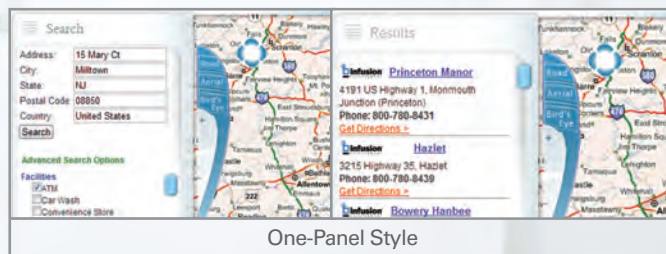

One-Panel Style